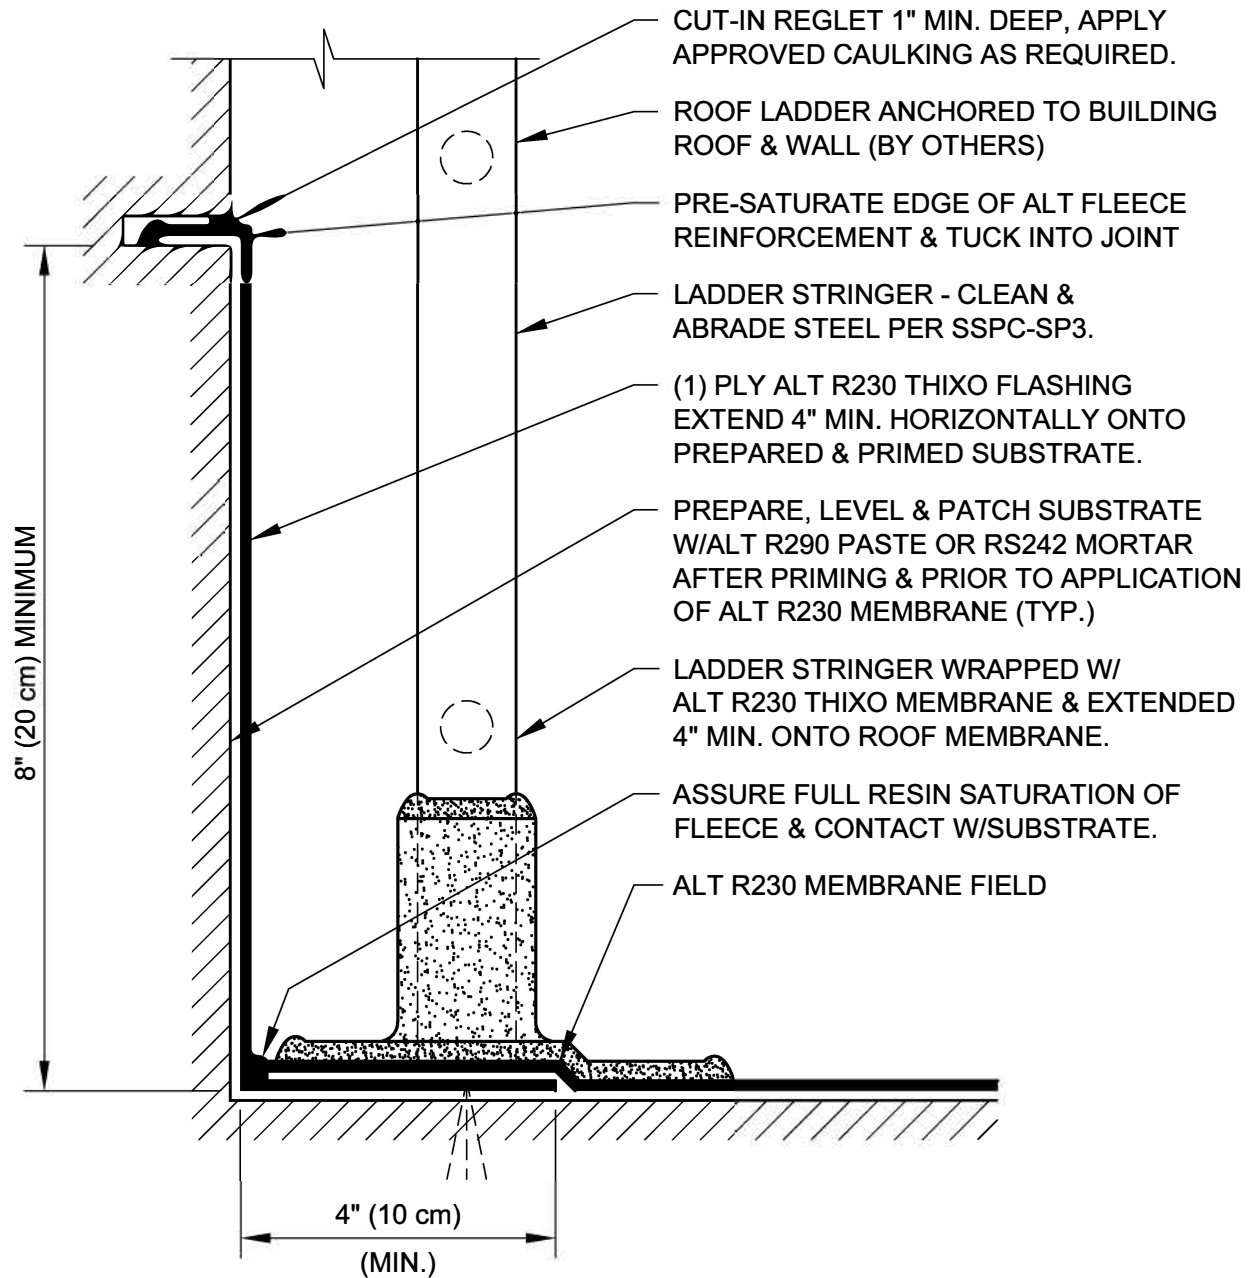

LADDER FRONT VIEW

DRAWING NO.:

M-2E

AM_02E

DECK MOUNTED LADDER BASE FLASHING

REVISION	0	ISSUE DATE	10-15-2014	SCALE	N.T.S.	DRAWN BY	ALT Global
----------	---	------------	------------	-------	--------	----------	------------