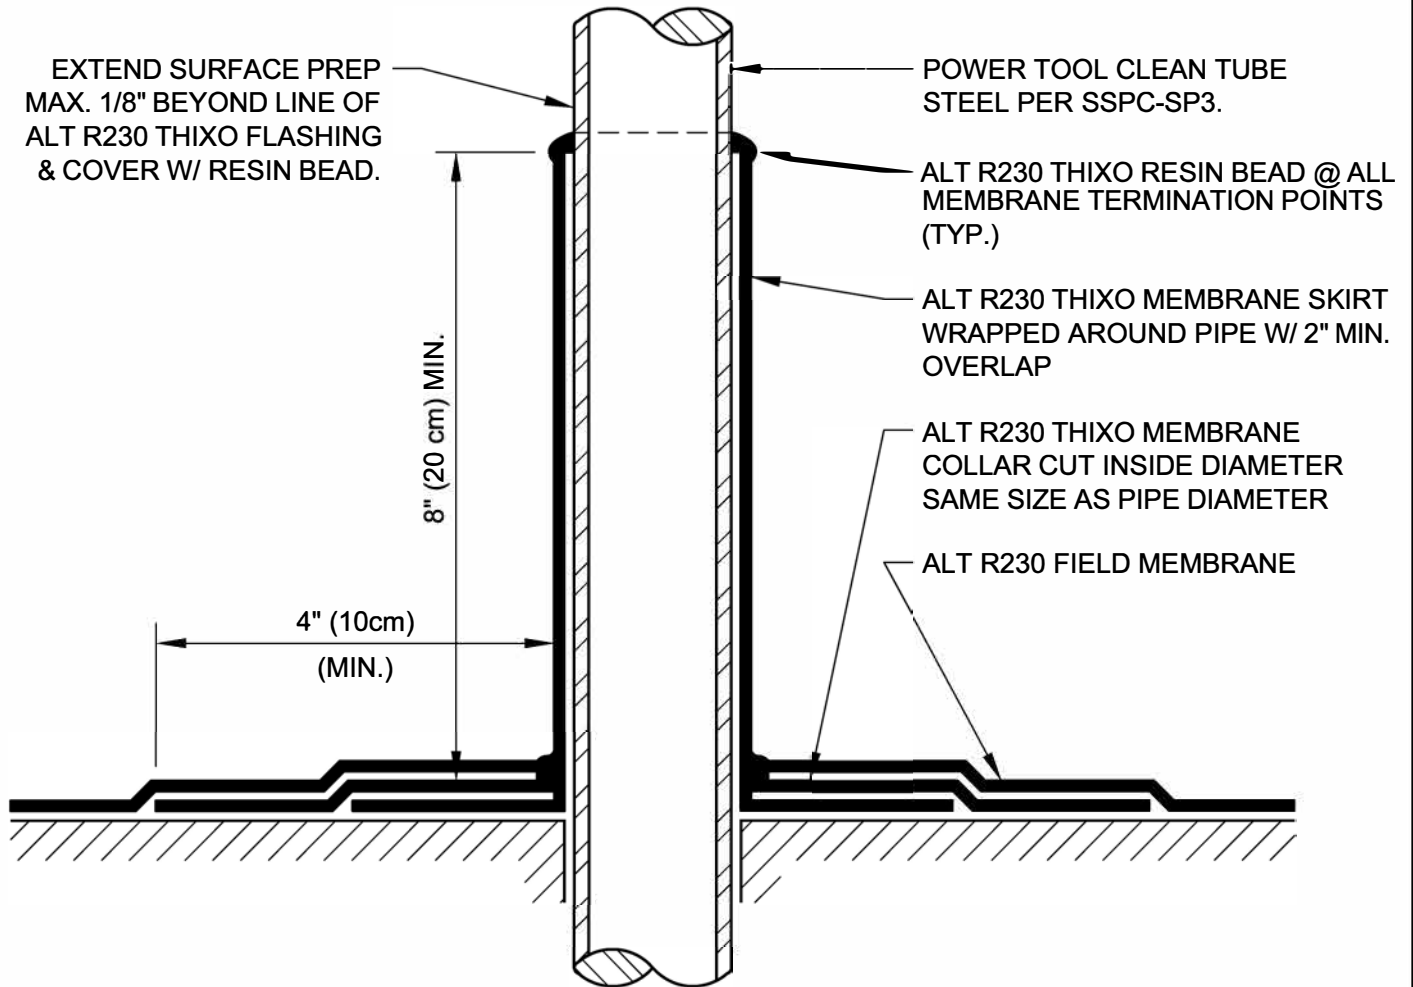

ISOMETRIC VIEW

GANGED PIPE PENETRATION FLASHING

DRAWING NO.:

P-1B

REVISION
0

ISSUE DATE
10-15-2014

SCALE
N.T.S.

DRAWN BY
ALT Global