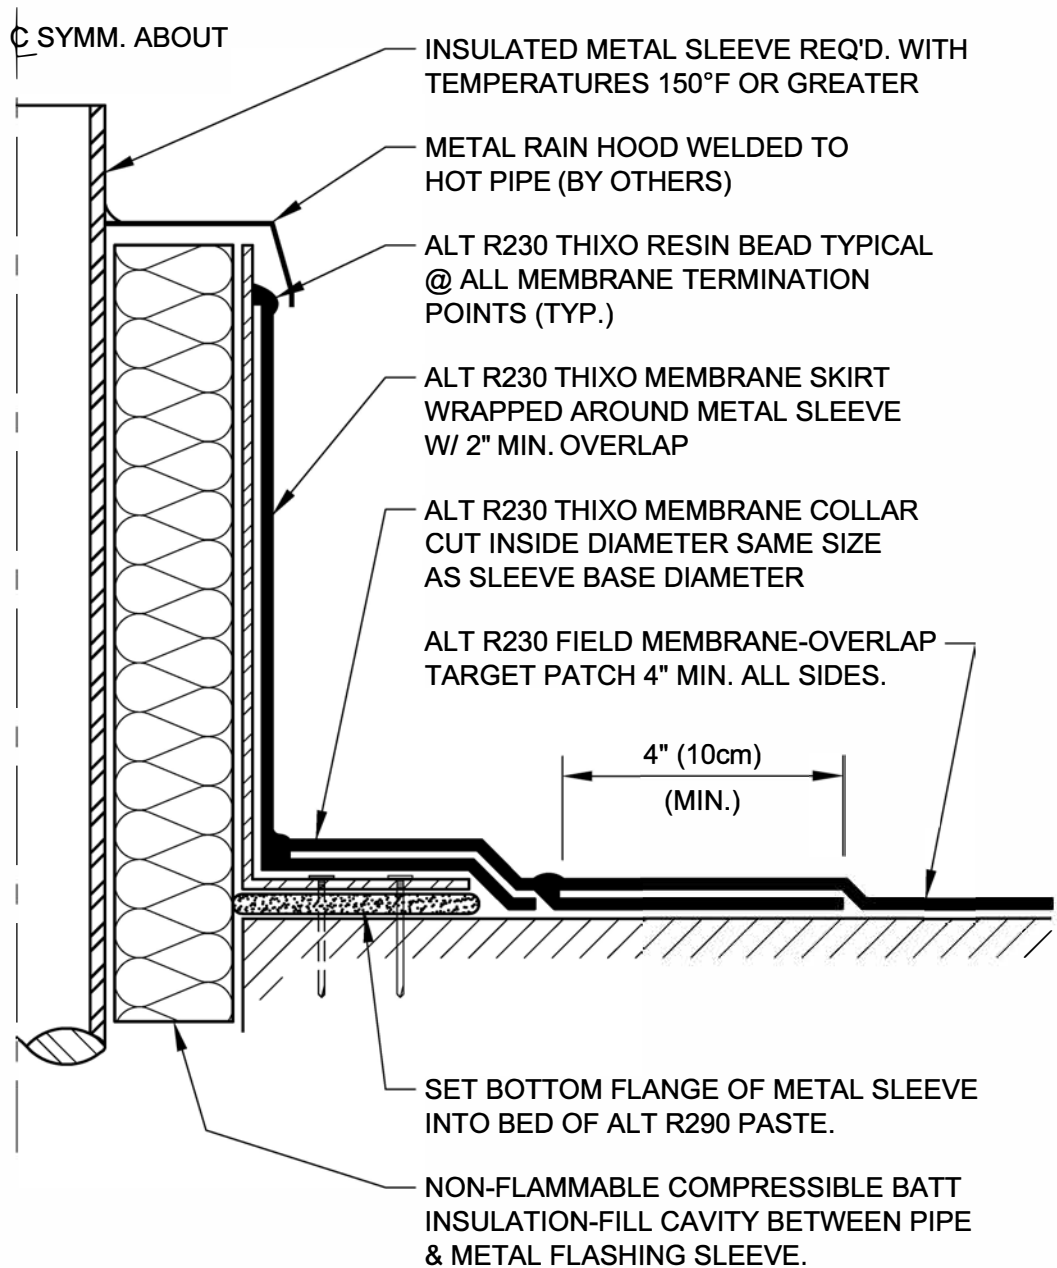

ISOMETRIC VIEW

**HOT PIPE PENETRATION FLASHING**

DRAWING NO.:

**P-1E**

REVISION  
0

ISSUE DATE  
10-15-2014

SCALE  
N.T.S.

DRAWN BY  
ALT Global