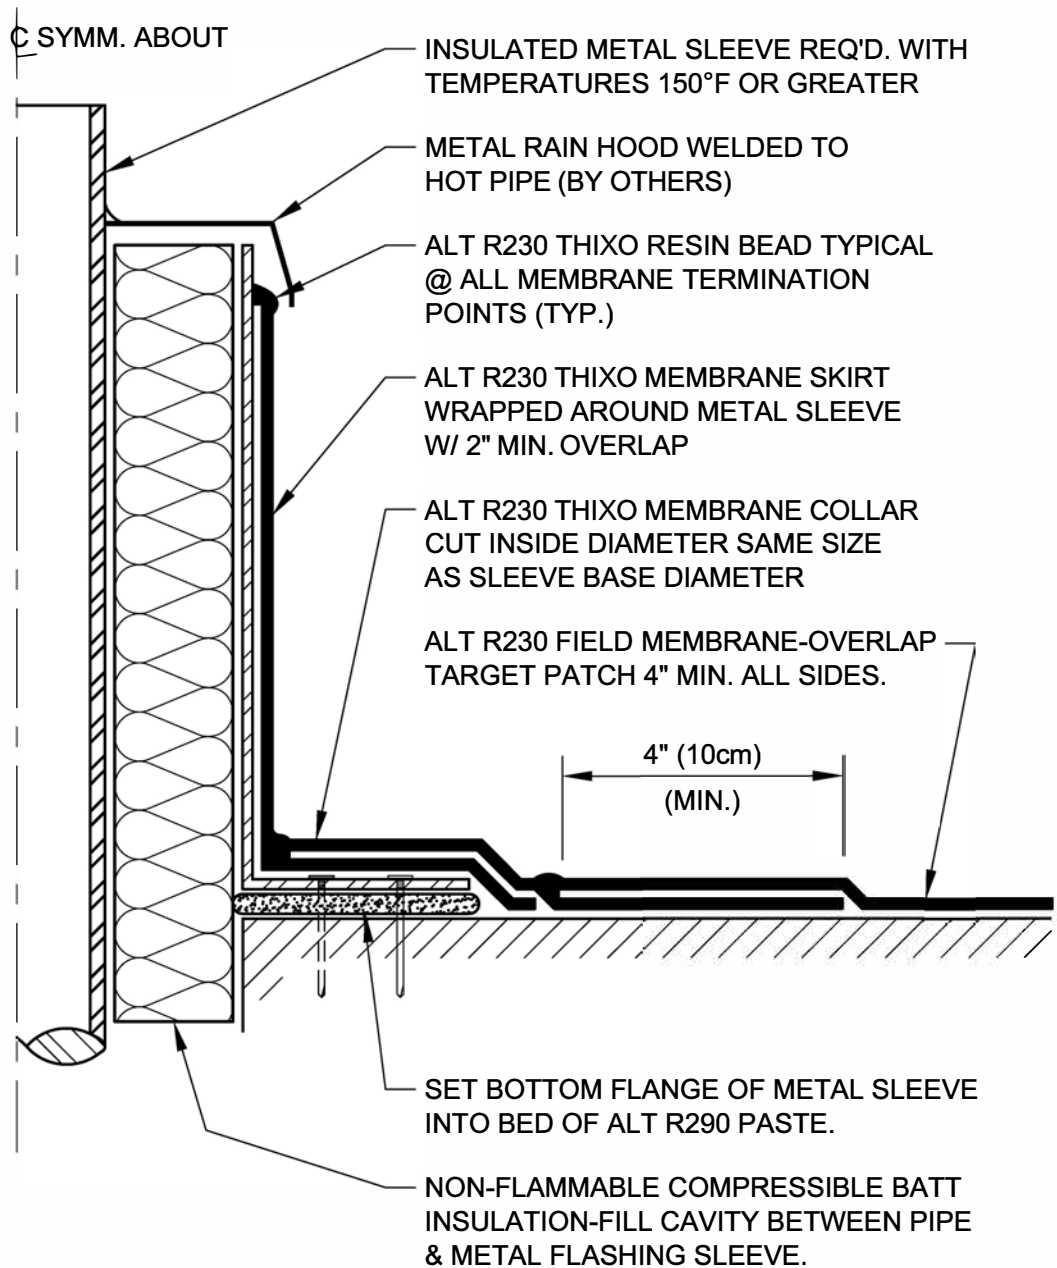

ISOMETRIC VIEW

HOT PIPE PENETRATION FLASHING

DRAWING NO.:

P-1E

REVISION

0

ISSUE DATE

10-15-2014

SCALE

N.T.S.

DRAWN BY

ALT Global

AP_01E