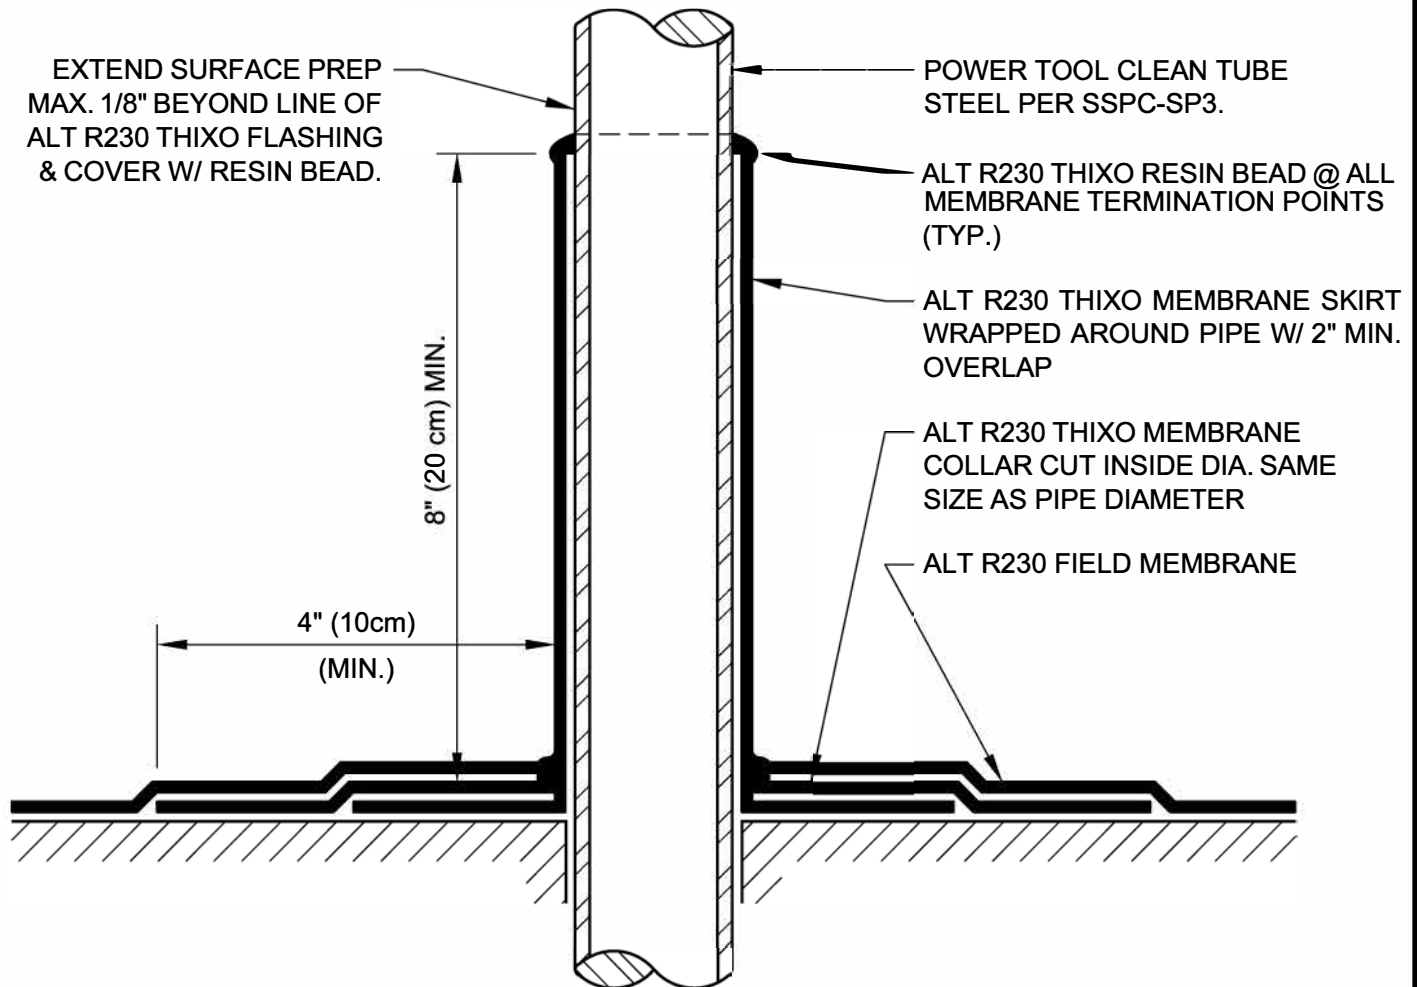

ISOMETRIC VIEW

**PIPE PENETRATION FLASHING**

DRAWING NO.:

**P-1A**

REVISION  
0

ISSUE DATE  
10-15-2014

SCALE  
N.T.S.

DRAWN BY  
ALT Global