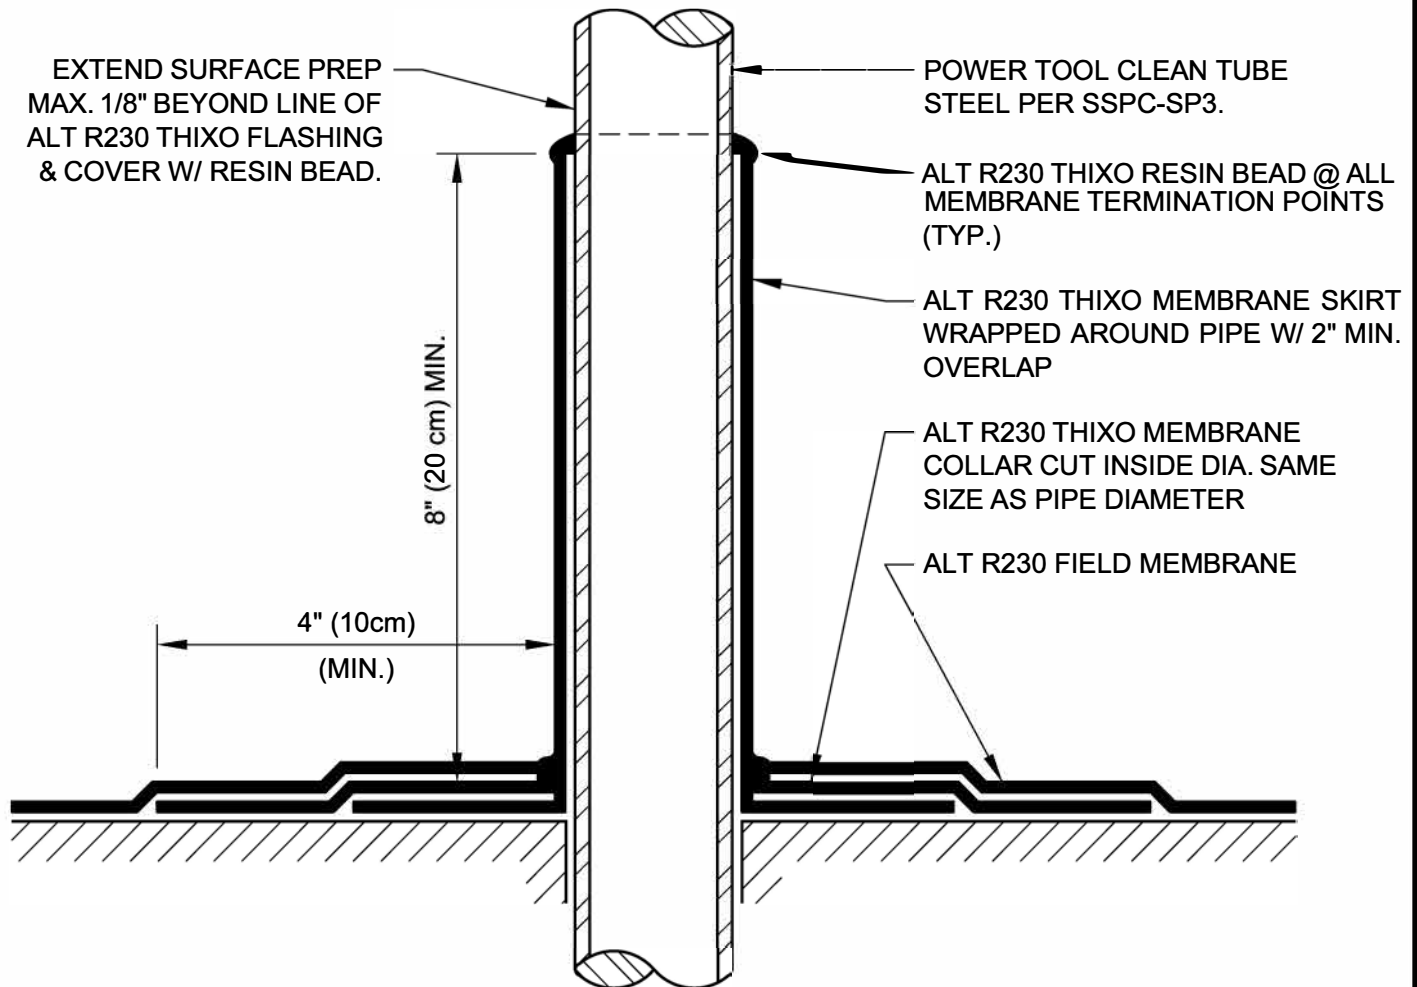

ISOMETRIC VIEW

PIPE PENETRATION FLASHING

DRAWING NO.:

P-1A

REVISION
0

ISSUE DATE
10-15-2014

SCALE
N.T.S.

DRAWN BY
ALT Global