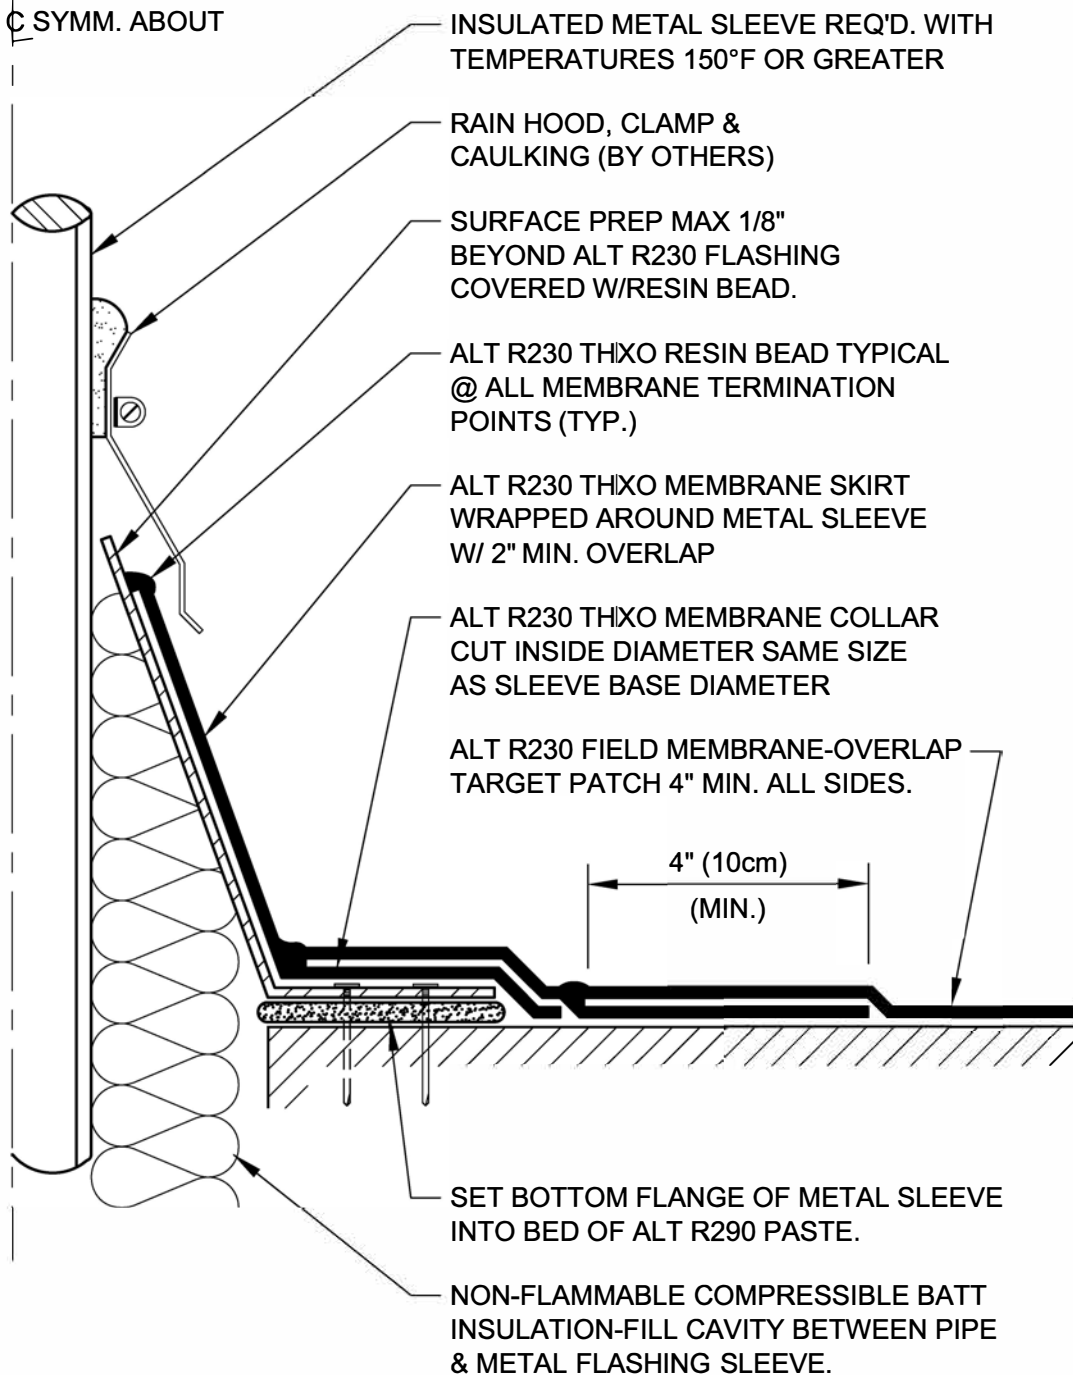

### WARM PIPE PENETRATION FLASHING

DRAWING NO.:

# P-1D

REVISION  
0

ISSUE DATE  
10-15-2014

SCALE  
N.T.S.

DRAWN BY  
ALT Global

AP\_01D