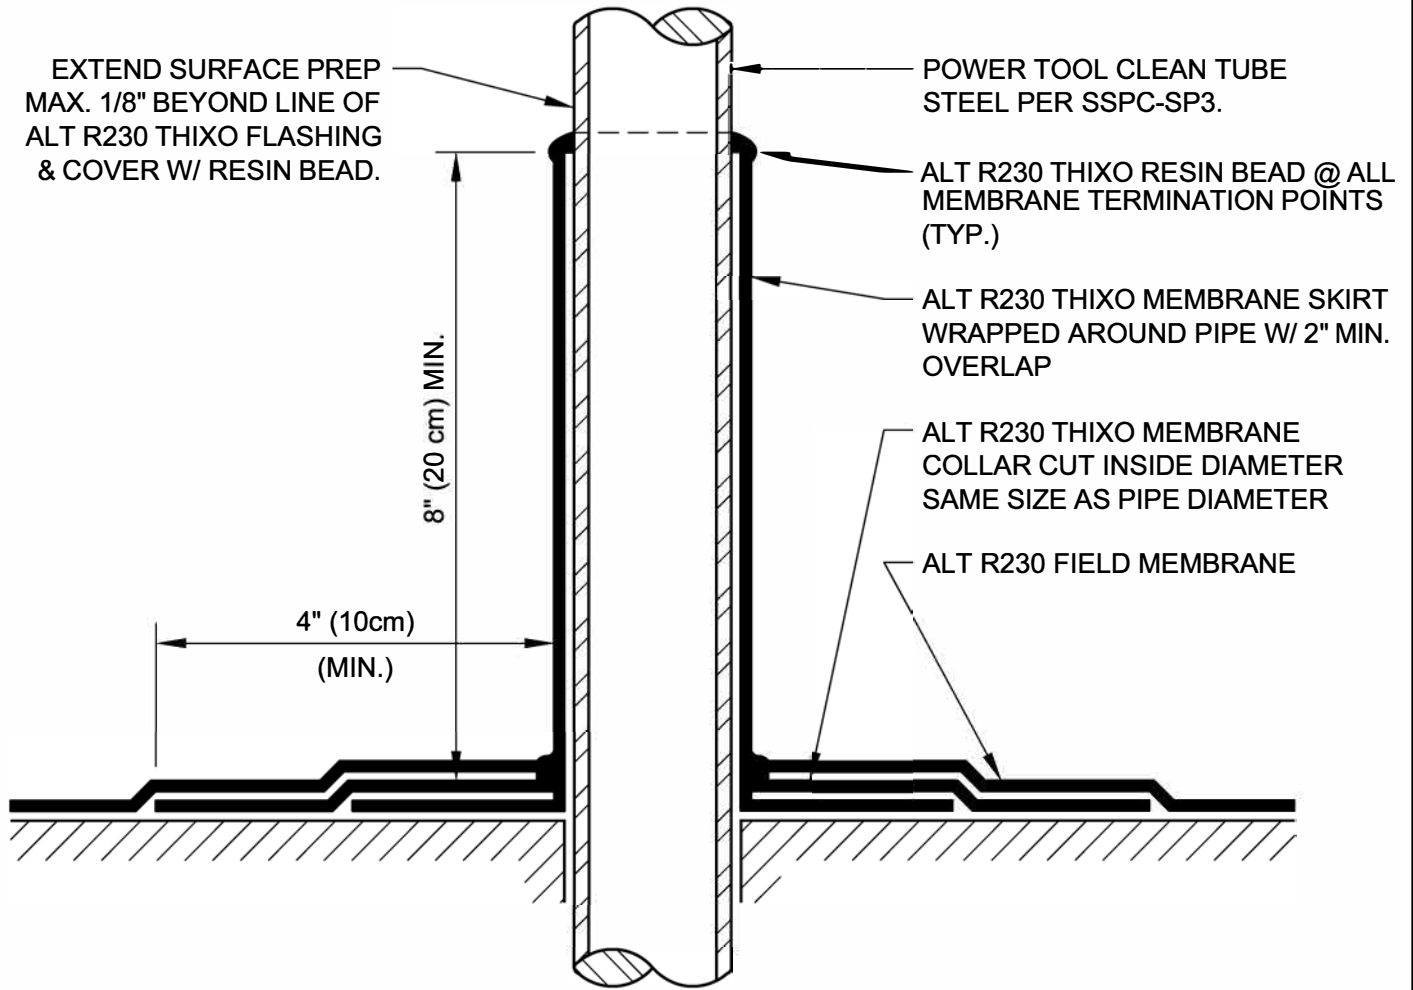

ISOMETRIC VIEW

GANGED PIPE PENETRATION FLASHING

DRAWING NO.:

P-1B

REVISION
0

ISSUE DATE
10-15-2014

SCALE
N.T.S.

DRAWN BY
ALT Global