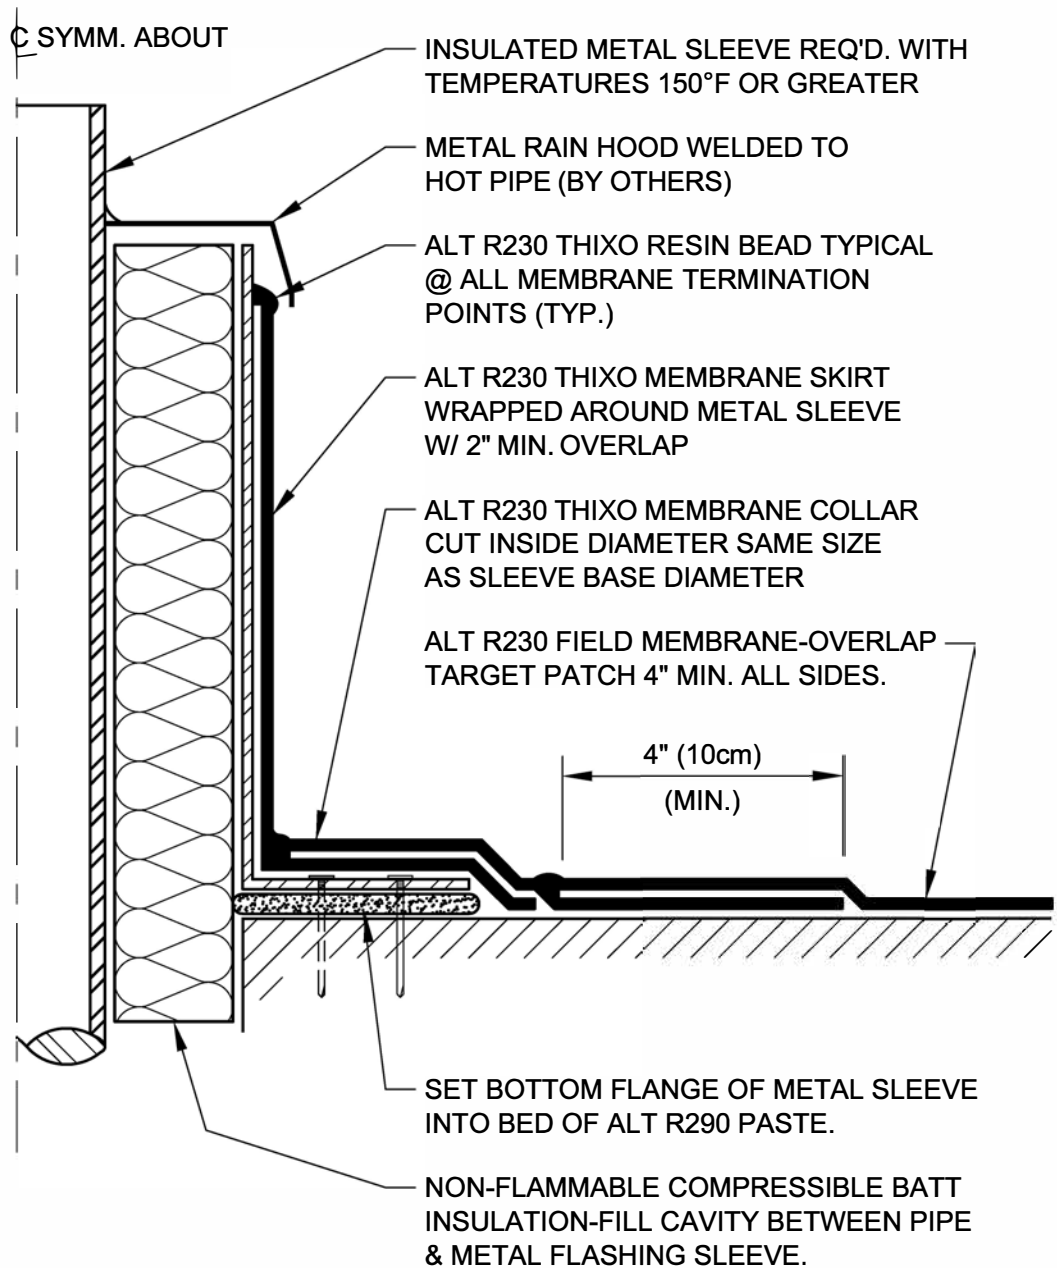

ISOMETRIC VIEW

HOT PIPE PENETRATION FLASHING

DRAWING NO.:

P-1E

REVISION
0

ISSUE DATE
10-15-2014

SCALE
N.T.S.

DRAWN BY
ALT Global