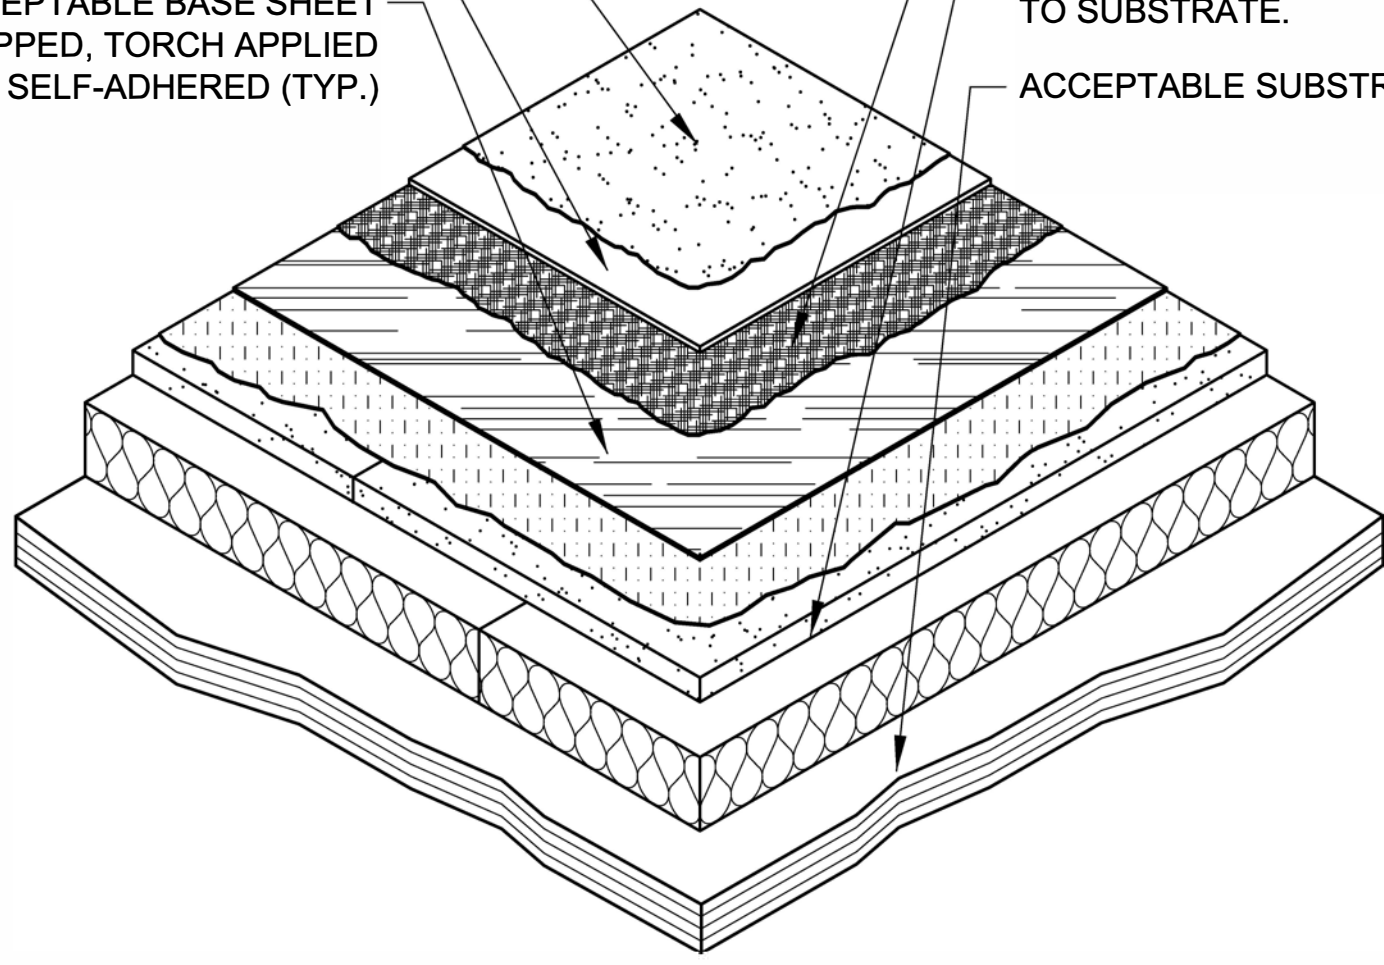

DRAWING NO.:

R-4H

AR_04H

ALT RS291 TEXTURED FINISH
SLIP-RESISTANT COLOR
TOPCOAT (OPTIONAL)

ALT R230 MEMBRANE

ACCEPTABLE BASE SHEET
HOT MOPPED, TORCH APPLIED
OR SELF-ADHERED (TYP.)

ALT PRIMER APPLIED TO
SUBSTRATE (IF REQ'D.)

ACCEPTABLE RIGID INSULATION
& COVER BOARD SECURED
TO SUBSTRATE.

ACCEPTABLE SUBSTRATE

**ALT R230 MEMBRANE ROOF ASSEMBLY w/
BASE SHEET OVERLAY - OPTION 2 (INSULATED)**

REVISION	0	ISSUE DATE	10-15-2014	SCALE	N.T.S.	DRAWN BY	ALT Global
----------	---	------------	------------	-------	--------	----------	------------